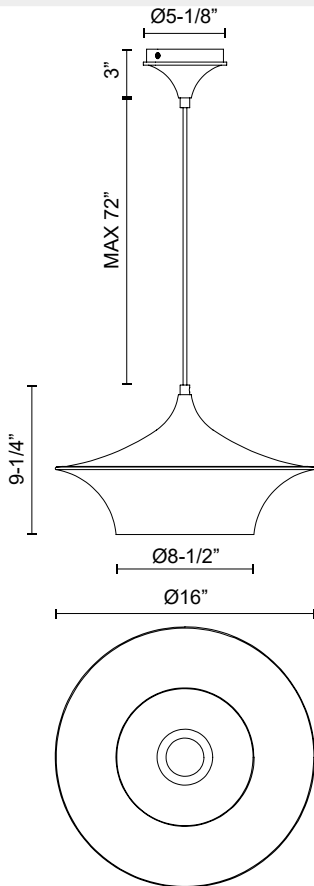

alora mood

P. 1.855.855.8926

CANADA: 19054 28TH Avenue Surrey - BC V3Z 6M3

USA: 3035 E. Lone Mountain Rd - Las Vegas, NV, 89081

EMIKO PD523016

FIXTURE DIMENSIONS	D16" x H9-1/4"
LAMP TYPE	E26
MAX WATTAGE	60W
BULB QTY	1
BULBS INCLUDED	No
VOLTAGE	120V
SHADE DIMENSIONS	D16" x H8-5/8"
MATERIAL	Aluminum; Steel;
WIRE LENGTH	72"
MINIMUM HANG HEIGHT	15"
SLOPED CEILING ADAPTABLE	Yes
LOCATION	Dry
CANOPY DIMENSIONS	D5-1/8" x H3"
PAINT FINISH	BG02; MB01;

[D - Diameter, L - Length, W - Width, H - Height, E - Extension]

AVAILABLE FINISHES:

*For complete warranty terms, please visit: www.aloralighting.com/warranty

WWW.ALORAMOOD.COM

© 2022 KUZCO LIGHTING. ALL RIGHTS RESERVED.